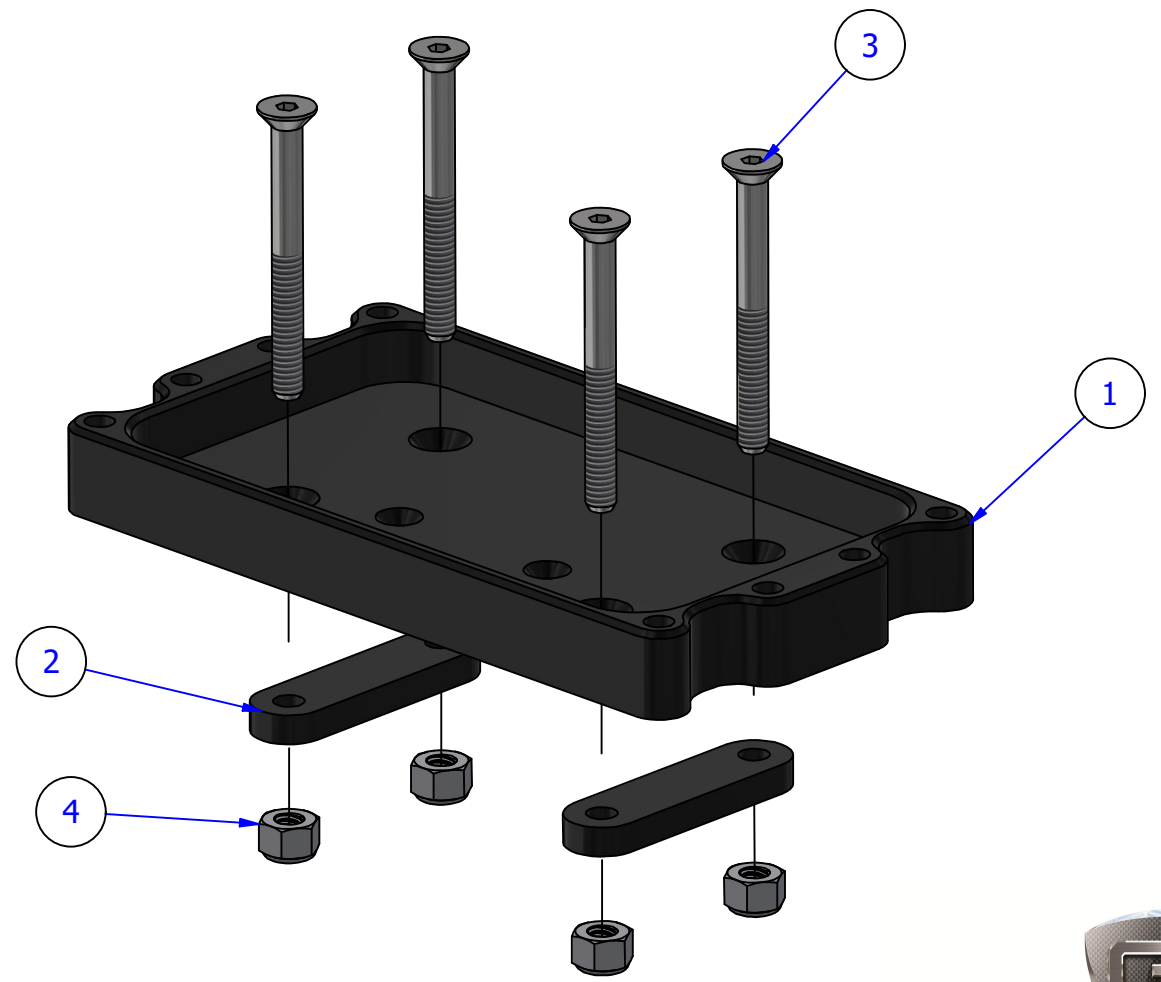

PARTS LIST			
ITEM	QTY	PART NUMBER	DESCRIPTION
1	1	7000-2820	Battery Pan_ET
2	2	7000-6840	Clamp Bar_Battery Tray 2
3	4	1/4-20 x 2.5	Flat Head Cap Screw
4	4	91831A029	1/4"-20 Stainless Nylock
5	1	7100-9040	Bungee (28")
6	1	EarthX ETX24C	EarthX ETX24C