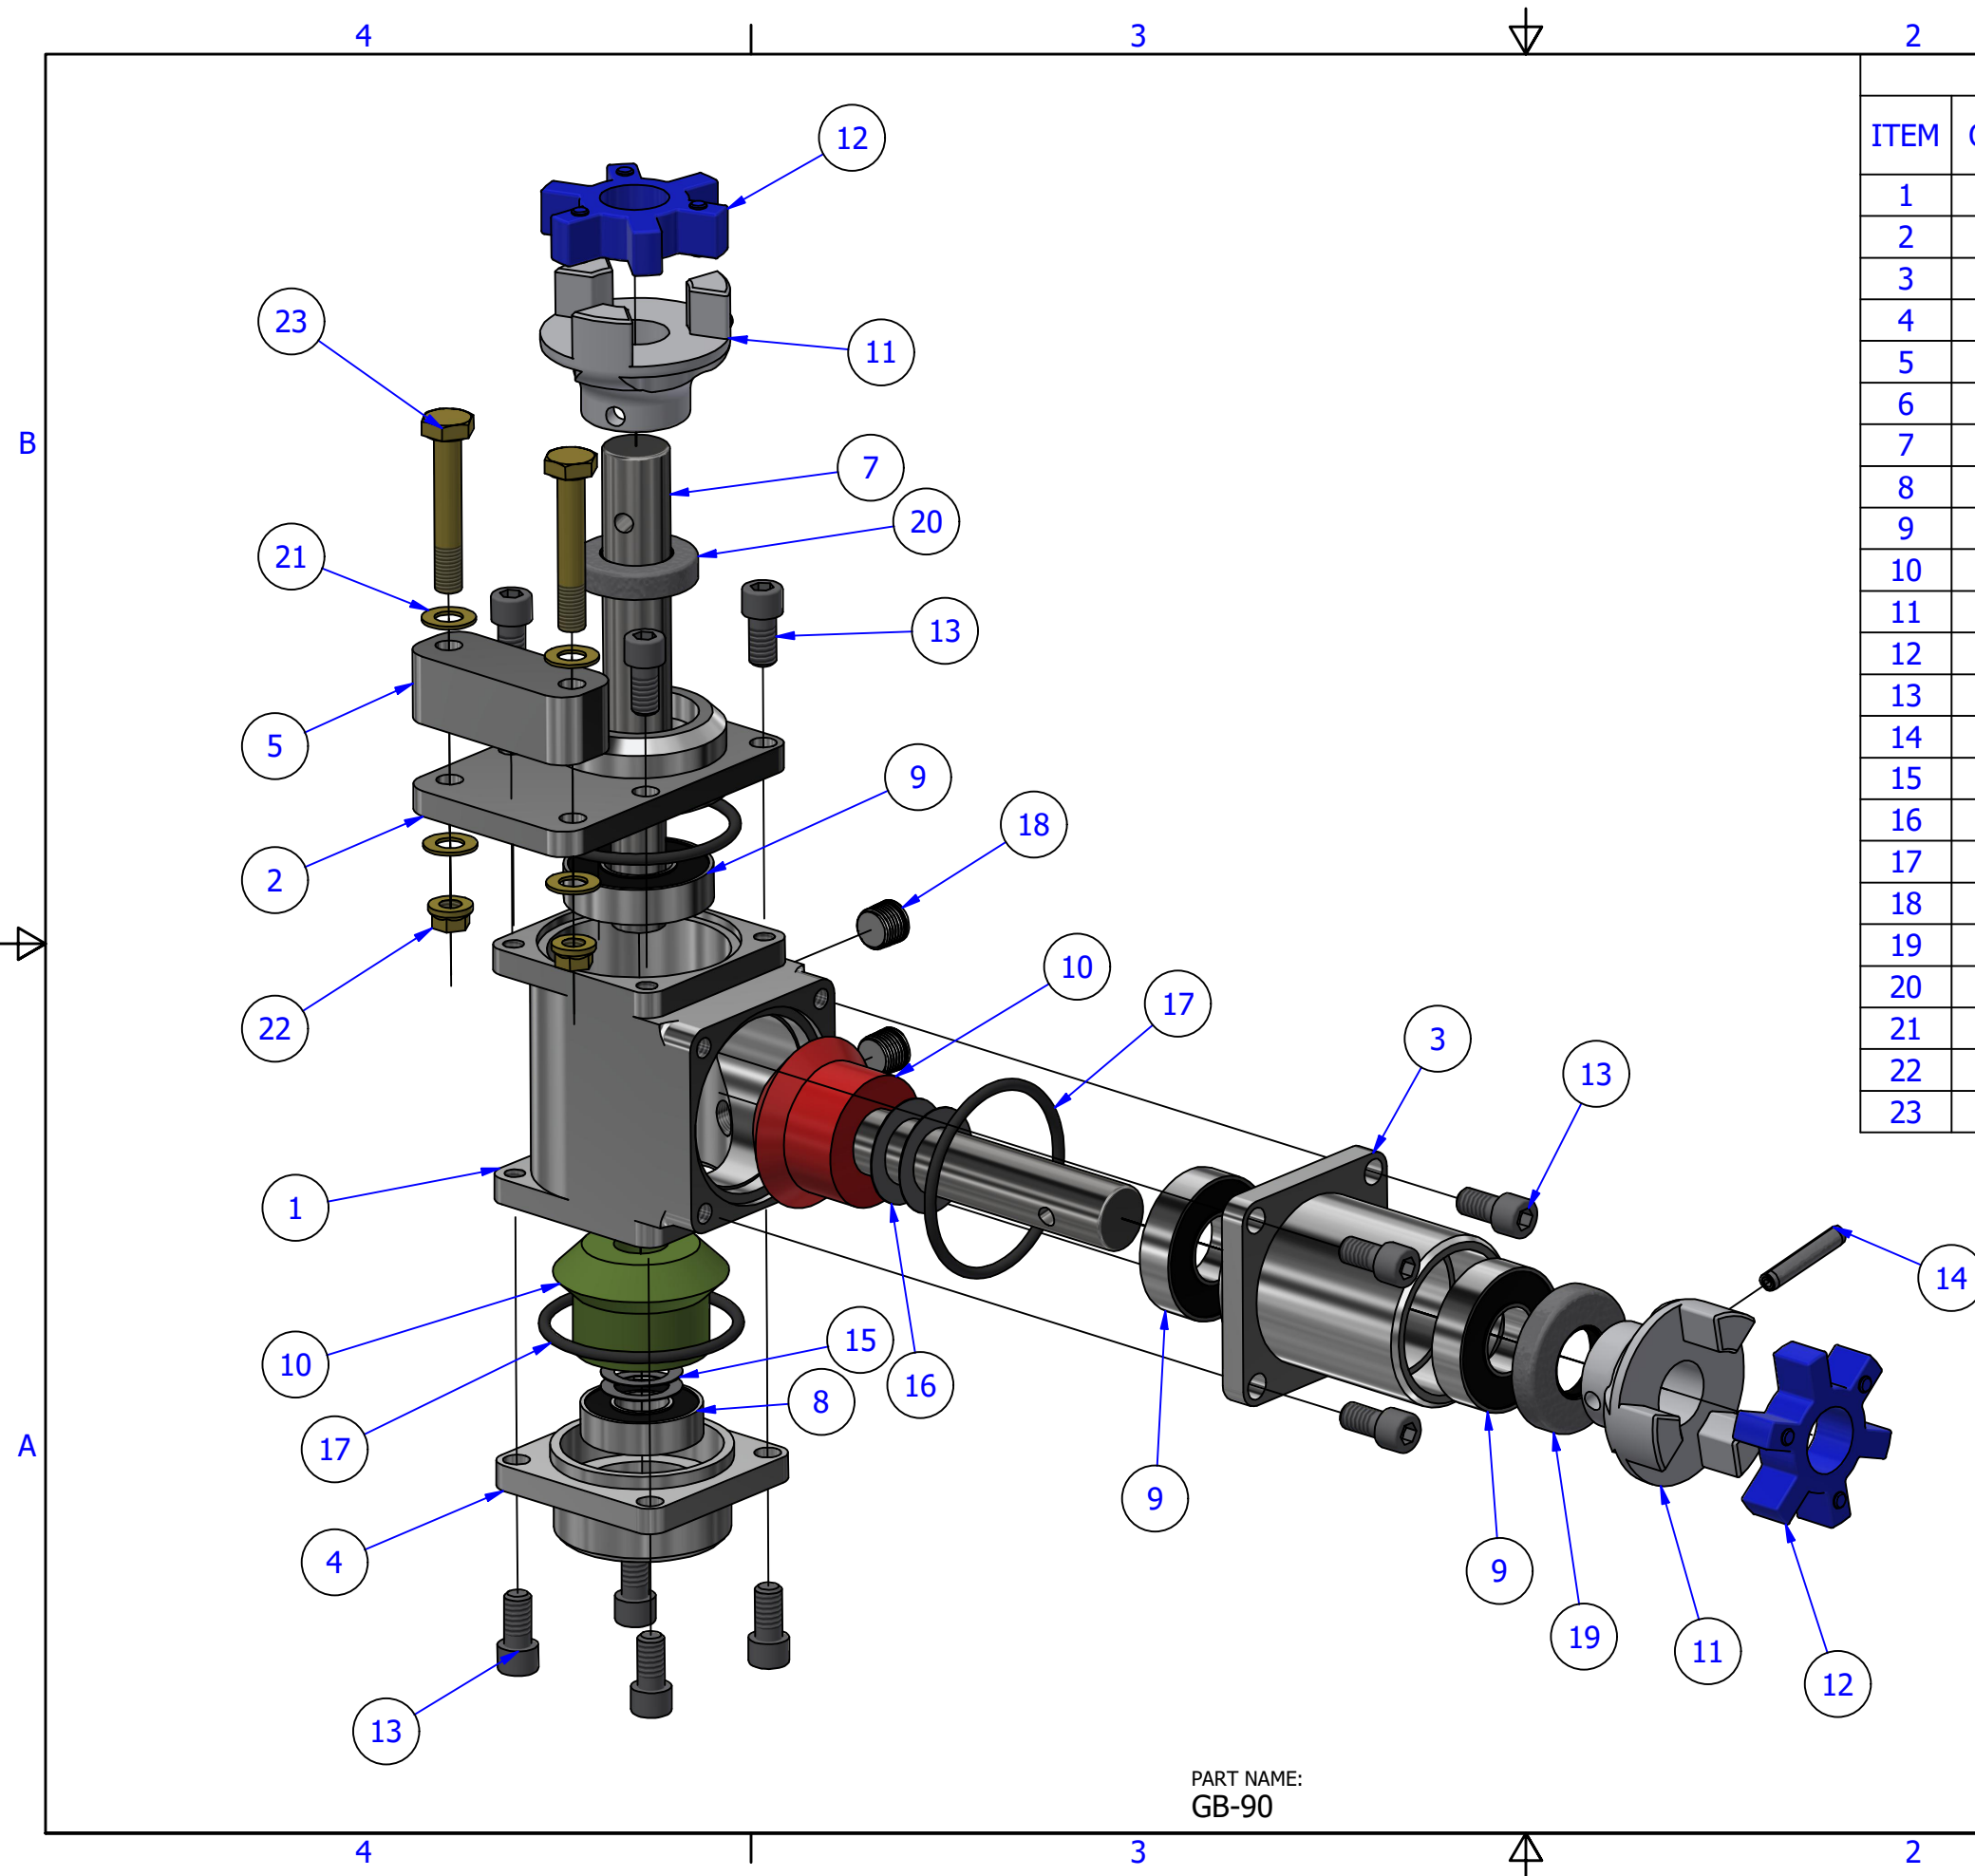

PARTS LIST			
ITEM	QTY	PART NUMBER	DESCRIPTION
1	1	7000-1120	GB_Center Housing
2	1	7000-1160	GB Top Bearing Cover
3	1	7000-1130	GB_Input Housing
4	1	7000-1080	GB_Bottom Housing
5	1	7000-1140	GB_Frame Spacer Block
6	1	7000-1060	GB_Input Shaft A
7	1	7000-1070	GB_Output Shaft
8	1	R8-2RS	1/2" ID x 1 1/8" OD x 5/16" 2RS
9	3	R10-2RS	5/8" x 1 3/8" x .344" Ball Bearing 2RS
10	2	12M18	Miter Gear
11	2	7000-1090	Jaw Coupling
12	2	6408K94	1 3/4" Spider (Size D)
13	12	1/4" - 20 x 1/2"	SHCS
14	2	91598A358	3/16" x 1" Coil Spring Pin
15	2	98126A453	.500" x .750" x .010" Shim 18-8 Stainless
16	2	98126A456	.625" x 1.00" x .010" 18-8 Stainless Shim
17	3	9452K136	Dash 131 O Ring - Buna N
18	2	1162T370	1/8" NPT Plug
19	1	5154T34	.625" x 1.375" Lip Seal
20	1	5154T330	.625" x 1.125" Lip Seal
21	4	AN960-416L	1/4" Flat Washer x .031"
22	2	MS21042-4	1/4"-28 Stop Nut
23	2	AN4-14A	1/4"-28 x 1 1/2"

Exploded View on Page 2

PART NAME:
GB-90

PART NUMBER:
GB_90 Assy

31196 490th Street, Kasota, MN 56050
507-243-3991
sales@gyrotechinc.com www.gyrotechinc.com
THIS DRAWING AND THE INFORMATION HEREIN IS THE EXCLUSIVE PROPERTY OF GYRO TECHNIC INC AND IS NOT TO BE REPRODUCED OR USED TO MANUFACTURE ITEMS FOR USE OR SALE BY ANY OTHER PERSON OR CONCERN WITHOUT THE WRITTEN PERMISSION OF GYRO TECHNIC INC.