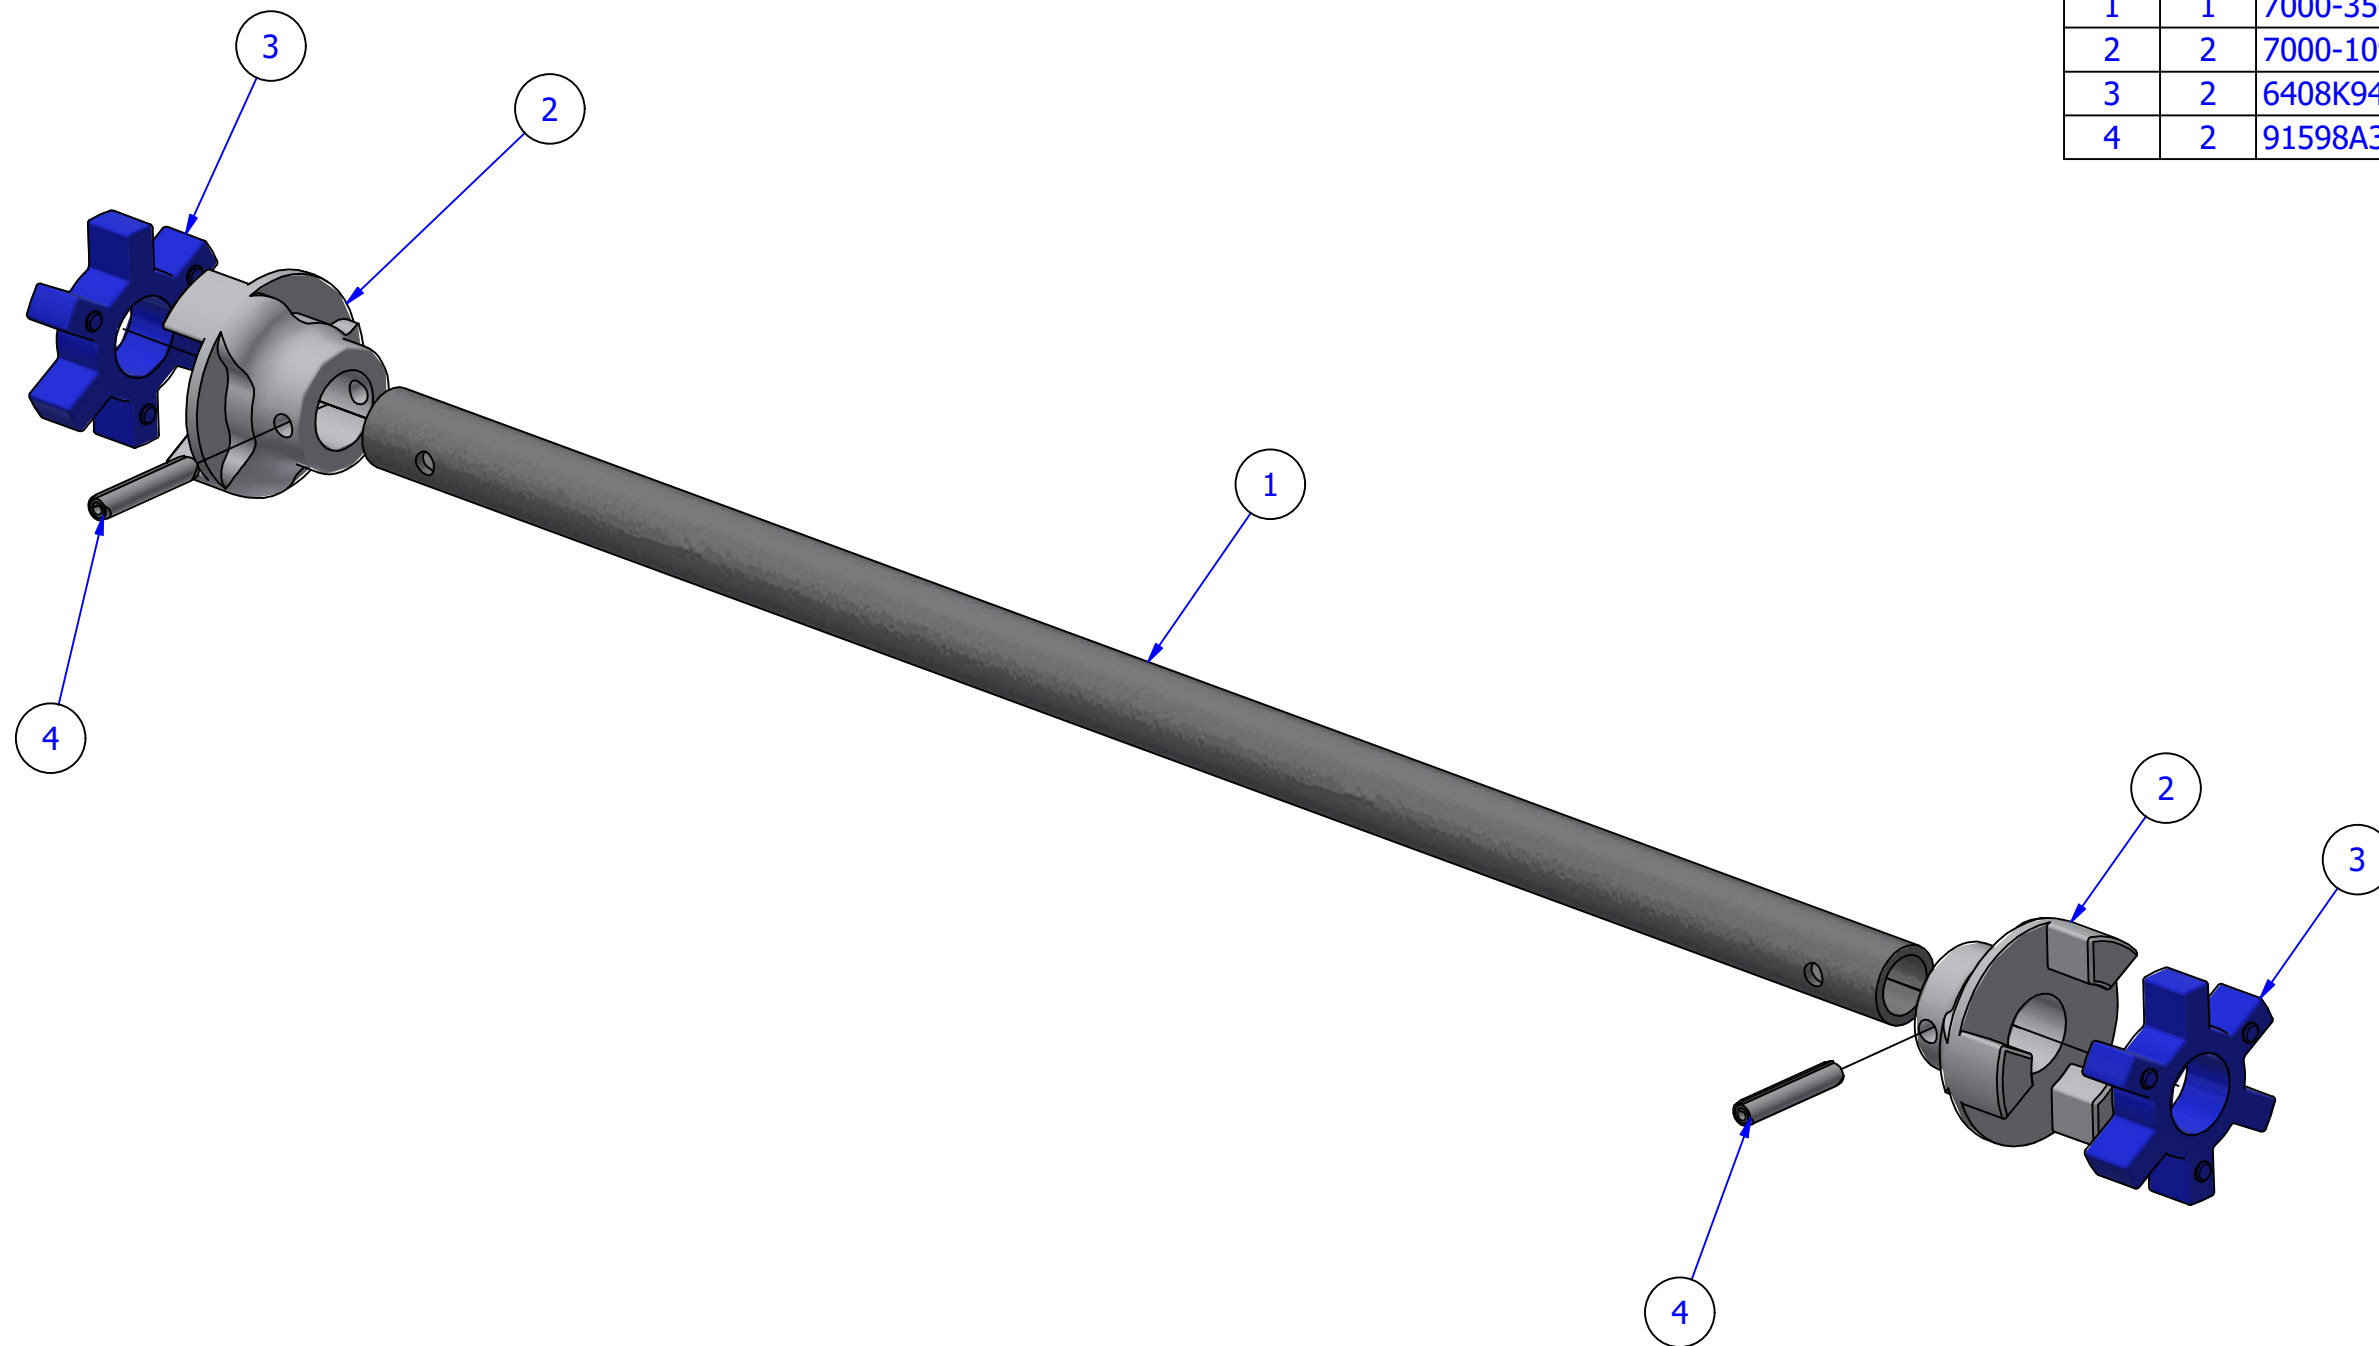

PARTS LIST			
ITEM	QTY	PART NUMBER	DESCRIPTION
1	1	7000-3560	PR Drive Shaft B_582-E
2	2	7000-1090	Jaw Coupling
3	2	6408K94	1 3/4" Spider (Size D)
4	2	91598A358	3/16" x 1" Coil Spring Pin

PART NAME:

PART NUMBER:
Drive Shaft-E Box