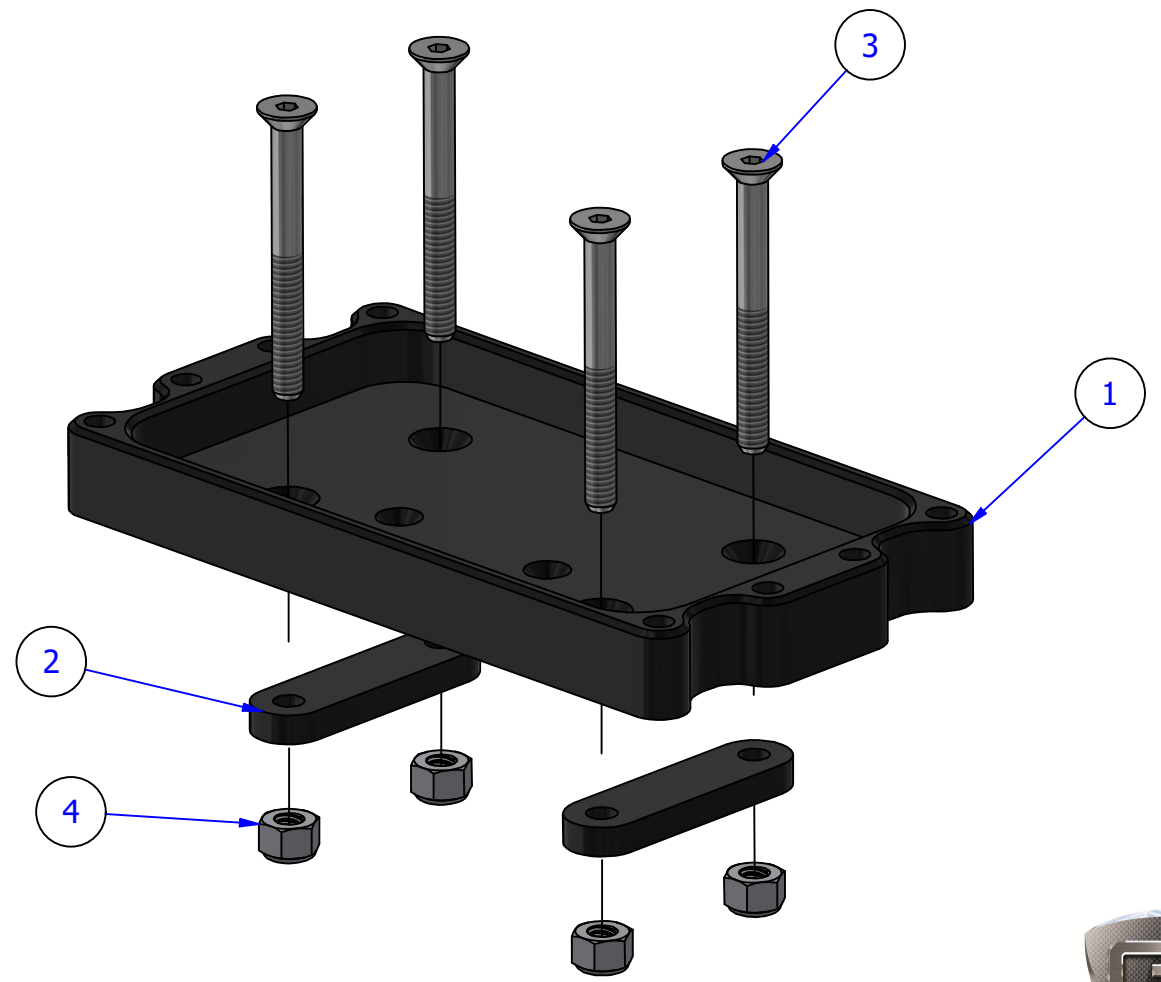

PARTS LIST			
ITEM	QTY	PART NUMBER	DESCRIPTION
1	1	7000-2820	Battery Pan_ET
2	2	7000-6840	Clamp Bar_Battery Tray 2
3	4	1/4-20 x 2.5	Flat Head Cap Screw
4	4	91831A029	1/4"-20 Stainless Nylock
5	1	7100-9040	Bungee (28")
6	1	EarthX ETX24C	EarthX ETX24C